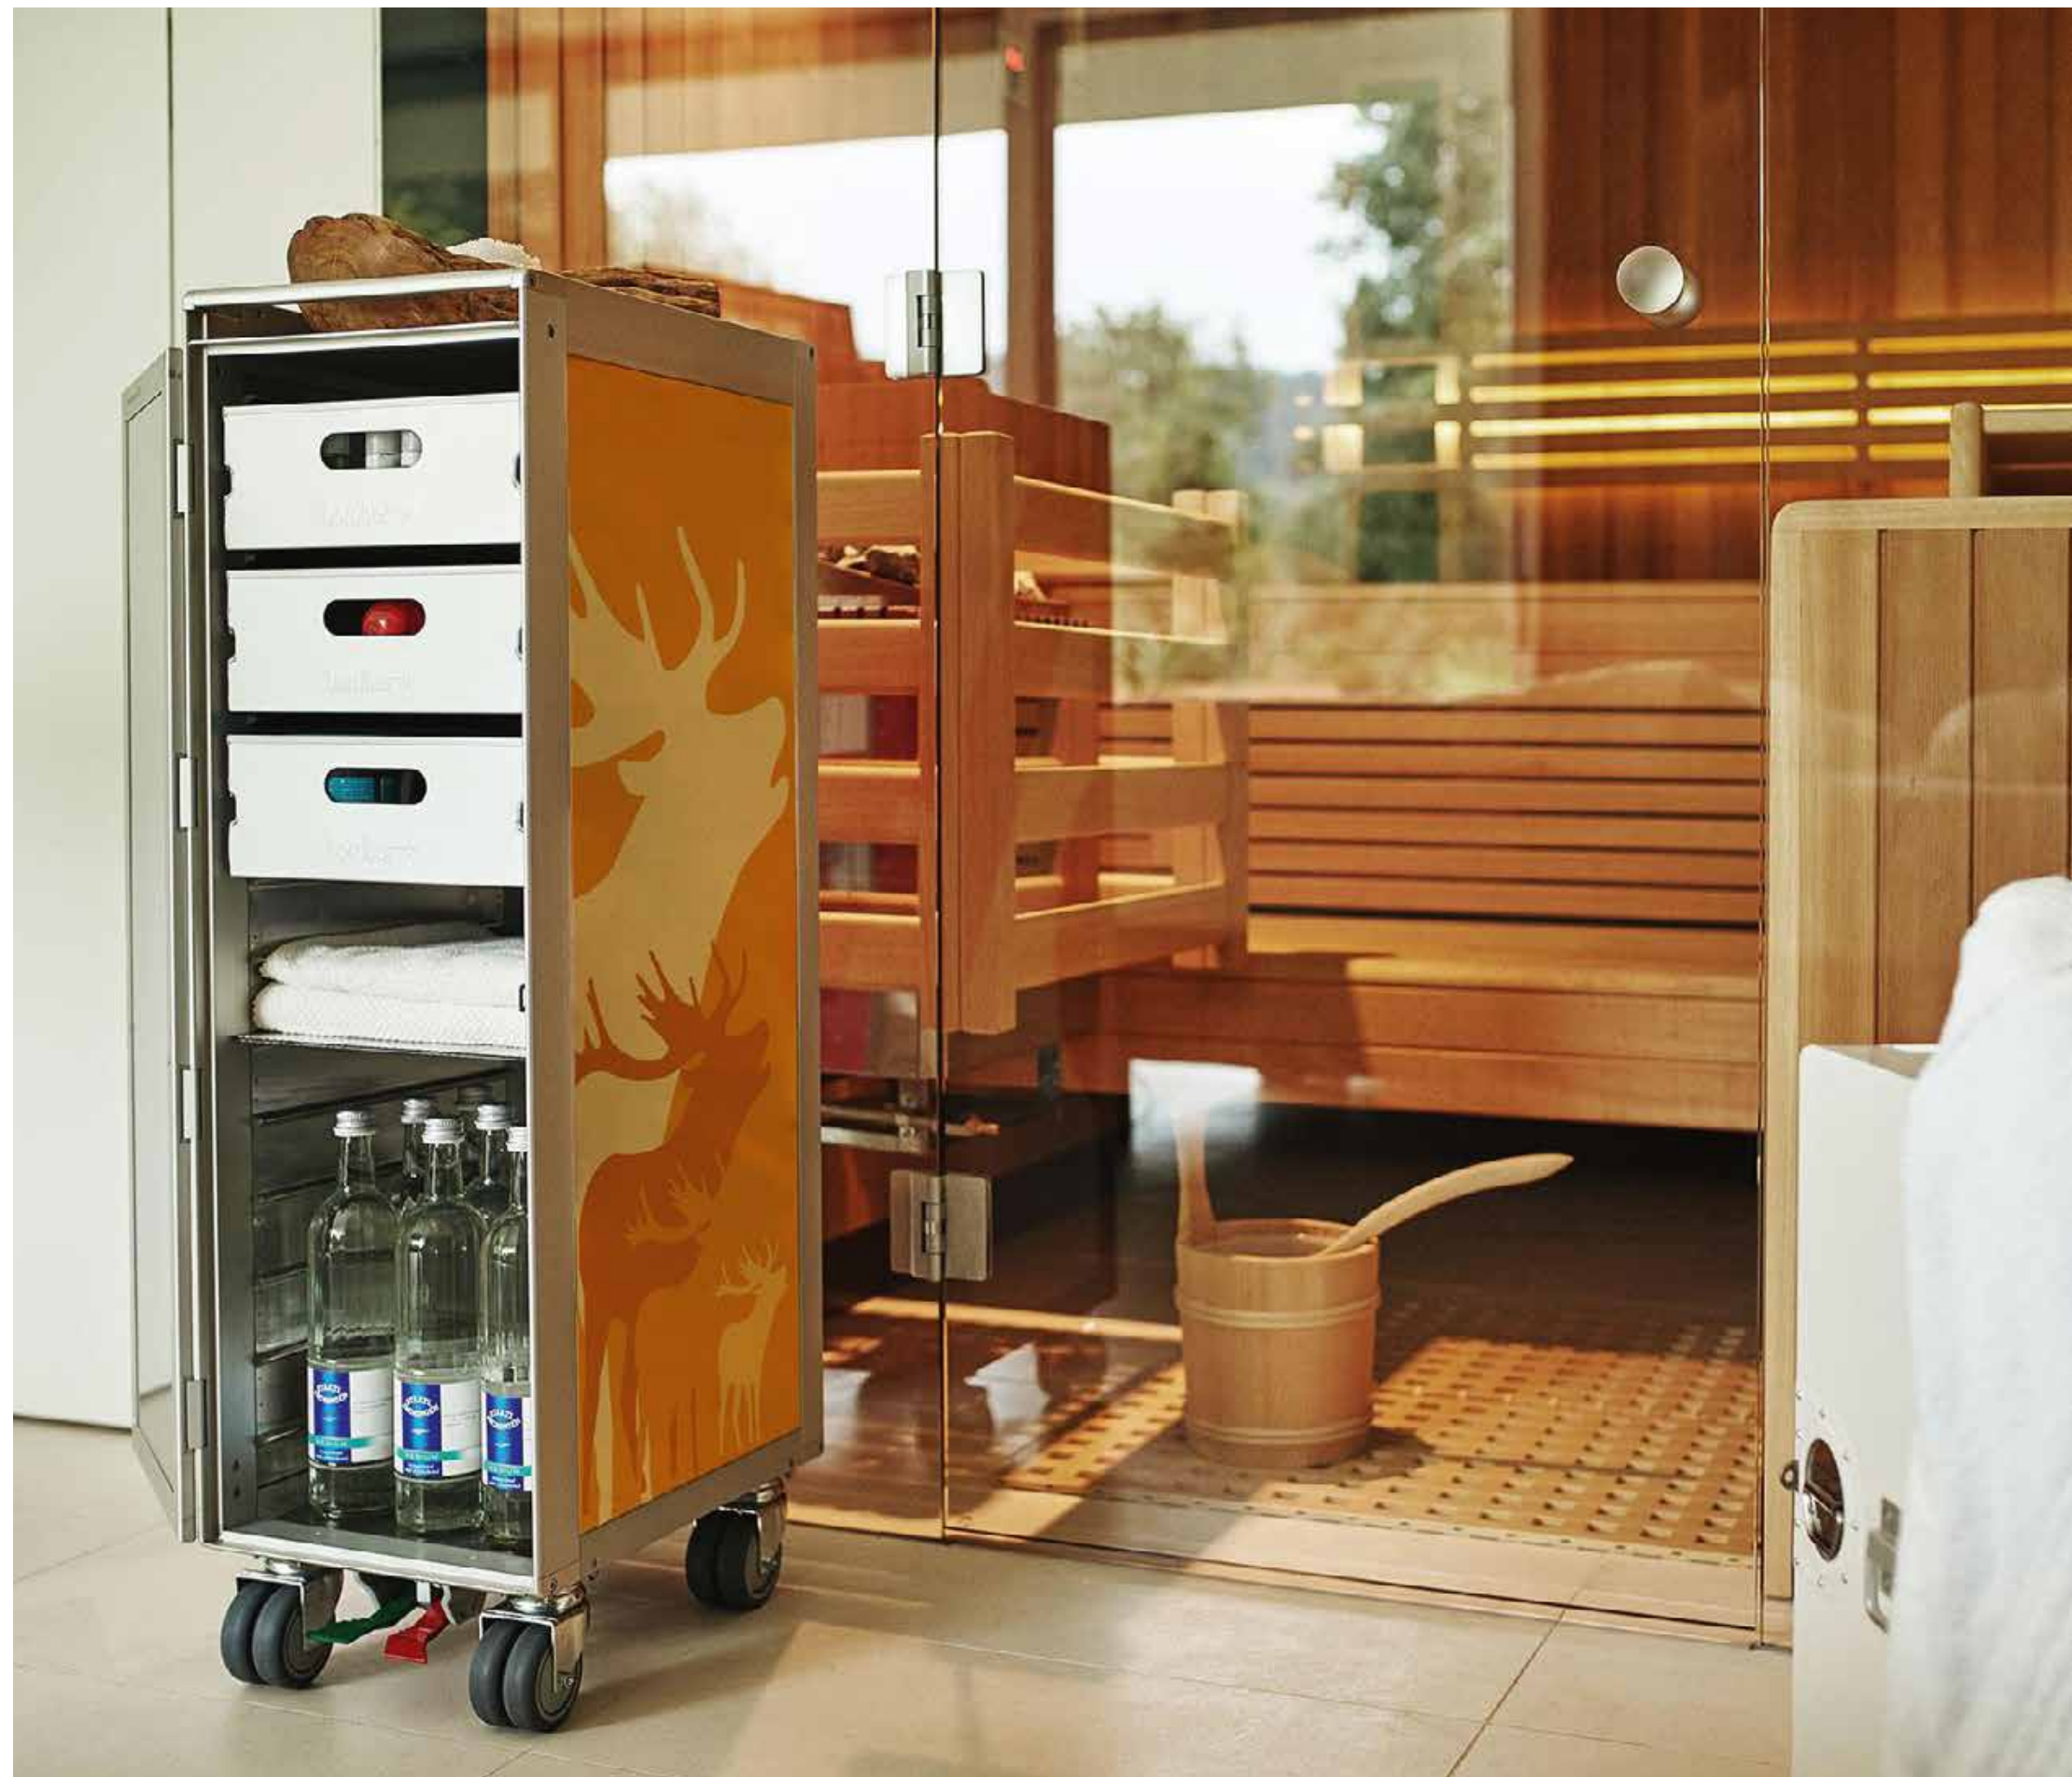

Enjoy Every Moment

Mit ihrem wellness equipment bietet die bordbar wertvollen Stauraum für alles, was den Spa-Bereich täglich zum Erlebnis macht.

With its wellness_equipment, the bordbar provides valuable storage space for everything you need for the perfect spa experience.