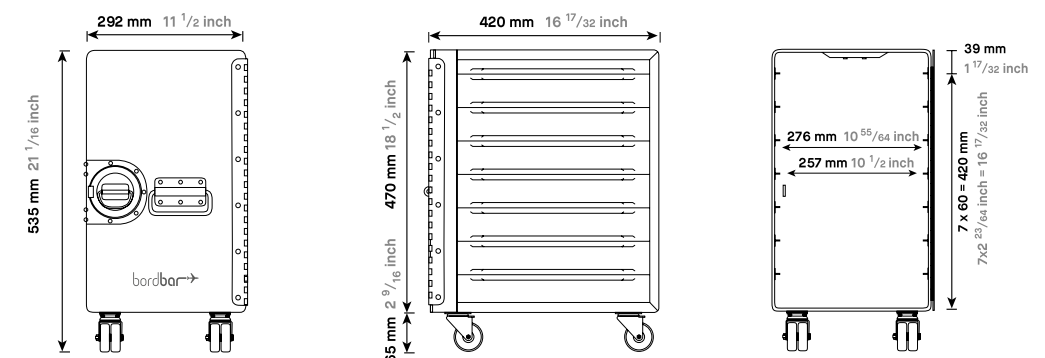

New Versatile Coworkers

Wo fließen heute die Ideen? Die abschließbare bordbar_box bewegt sich an jeden Platz im Büro und ist ein sicherer Ort für wichtige Unterlagen.

Where is the magic happening today? The lockable bordbar_box moves to any place in the office, securely storing important documents.