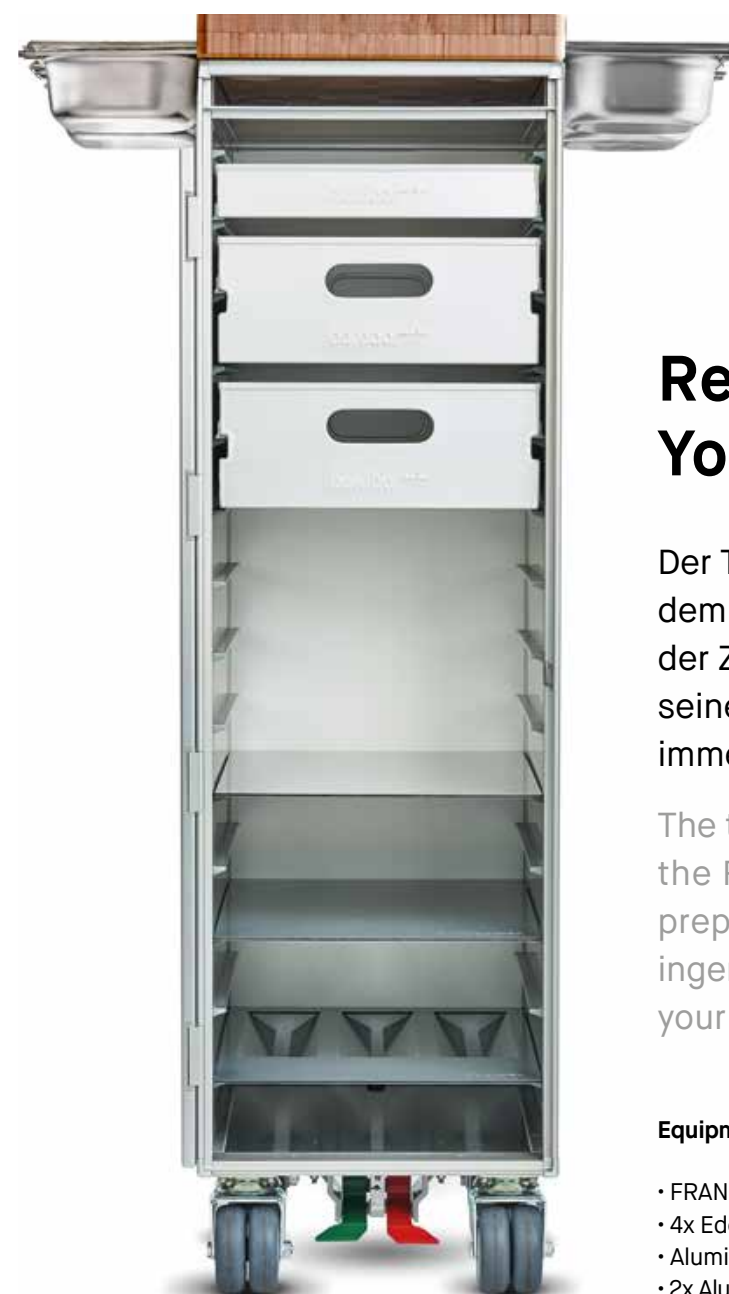

Mobile Coffee Bar

Die perfekte Kaffeebar: Nespresso-Fachböden, Schubladen, Fachböden aus Glas sowie Flaschenfachböden sorgen für viel Platz und durchdachten Stauraum.

The perfect coffee bar: Nespresso shelves, drawers, glass shelves and bottle compartments ensure plenty of space and ingenious storage.

rivet rocker_new in the American Airlines design

bordbar_new with coffee equipment in the airports design

bordbar_coffee equipment

Equipment-Zusammenstellung:

- Abdeckplatte, silber
- 2x Nespresso-Fachboden
- Kunststoff-Schubkasten
- Schubkasten-Besteckeinsatz
- 3x Glas-Fachboden
- Flaschen-Fachboden

Equipment-compilation:

- cover plate in aluminium
- 2x shelves for Nespresso capsules
- drawer synthetic material
- cutlery tray for drawer
- 3x glass shelves
- shelf for bottles

bordbar_black with serving equipment in a customized design