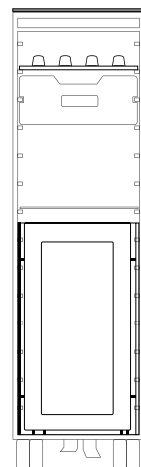

Professional Equipment for Hotel Rooms

Ein morgendlicher Kaffee im Bett oder ein kühles Getränk mit Snack am Abend? Die individuell konfigurierbare bordbar sorgt auch im Hotelzimmer für mehr Gästekomfort.

A cozy morning coffee in bed or a chilled drink in the evening with a snack? Our customizable bordbar ensures hotels guests can enjoy premium comfort too.

Equipment-Zusammenstellung:

- Abdeckplatte, silber
- Nespresso-Fachboden
- Fachboden
- bordbar_cooler

Equipment-compilation:

- cover plate in aluminium
- shelf for Nespresso capsules
- aluminium shelf
- bordbar_cooler